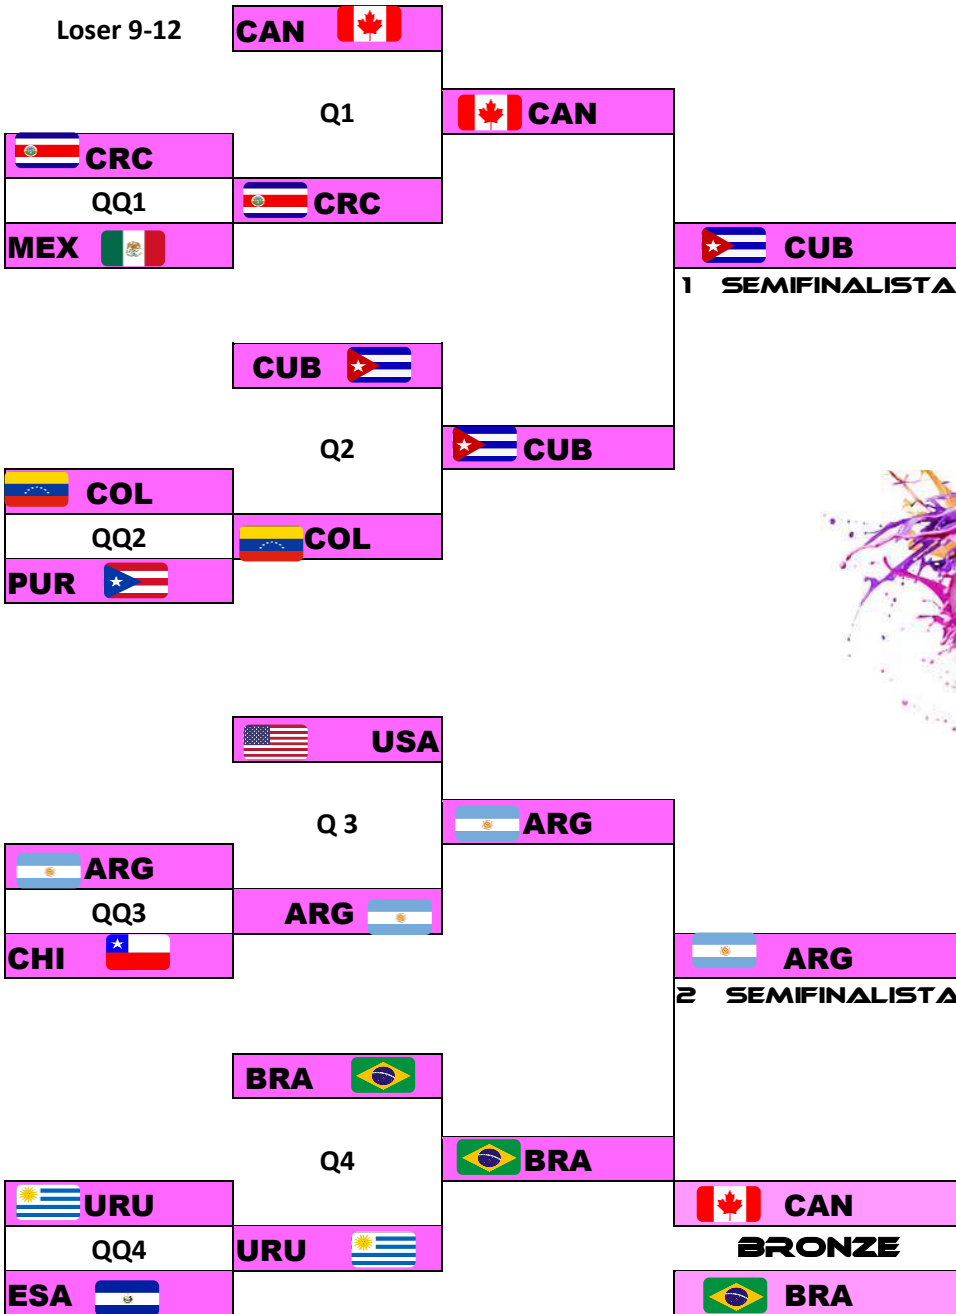

ROAD TO GOLD

WOMEN

XVIII PAN AMERICAN GAMES

WOMEN / MUJERES -MATCH RESULTS / SCHEDULE TORONTO, CANADA - 2015