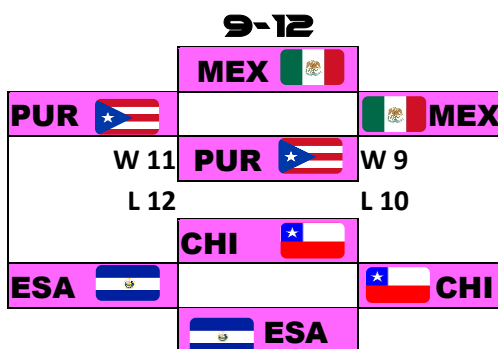

ROAD TO GOLD

WOMEN

XVIII PAN AMERICAN GAMES

WOMEN / MUJERES -MATCH RESULTS / SCHEDULE TORONTO, CANADA - 2015