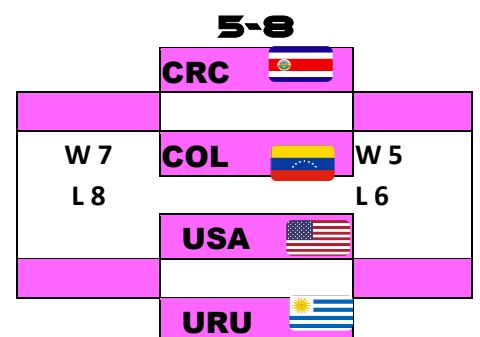

ROAD TO GOLD

WOMEN

XVIII PAN AMERICAN GAMES

WOMEN / MUJERES -MATCH RESULTS / SCHEDULE TORONTO, CANADA - 2015